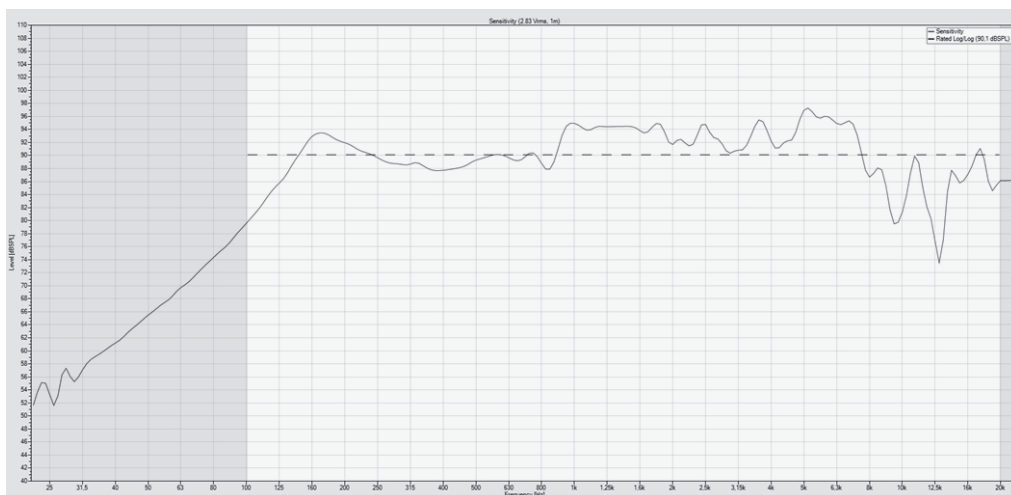

**Section** EN54 Voice Evacuation Systems

**Category** EN54-24 Loudspeakers

**Code** C51HF/40-EN

**References**

**Safety:** Compliant to EN 50200, EN 62368-1

**Emergency:** EN54-24:2008 (cert. n° 0068-CPR-169/2022)  
ISO 7240-19:2010 - CEN/TS 54-32:2015 - EN 50849

**Application:** Indoor environment (Type A)

**Description** EN54-24 40W 2-way HI-FI ceiling speaker unit

The **C51HF/40-EN** ceiling speaker unit features a loudspeaker with a 8" cone and a 1" tweeter, self-extinguishing ABS body and metal fire dome and grille. Suitable for flush-mounted installation in false-ceilings, it is equipped with a protected integrated thermal fuse, a 100V transformer for connection via terminals to constant voltage lines and a rotary switch that allows you to easily adjust the output power. Low impedance connection (8 Ω) is also available. The C51HF/40-EN model provides excellent sound performance and speech intelligibility, as well as powerful music reproduction. It is ideal for installation in large facilities such as schools, hotels, airports and conference rooms.

**Technical data**

Frequency response @ 1W/1m

Overall dimensions

Technical data

C51HF/40-EN

22

PASO S.p.A Via Settembrini, 34 - 20045 Lainate (MI)

0068

0068-CPR-169/2022

EN 54-24

Loudspeaker for voice alarm systems  
for fire detection and fire alarm systems for buildings

C51HF/40-EN

Type A

No. of loudspeakers	2, 8" woofer & 1" tweeter
Rated output power	40 W
Adjustable power (100 V line)	40 W / 20 W / 10 W / 5 W - 8 Ω
Impedance (100 V line)	250 Ω / 500 Ω / 1000 Ω / 2000 Ω
Line transformer inputs	100 V / 70 V
Rated impedance	8 Ω
Frequency response @ -6dB	100 ÷ 20.000 Hz
Efficiency @ 1W/1m	90 dB
Maximum sound pressure SPL @ Pmax/1m	106 dB
Hor./Vert. dispersion angle @ -6dB	180° (500 Hz) 110° (1 kHz) 90° (2 kHz) 50° (4 kHz)
Protection degree	IP 21C
Material	ABS structure, metallic fire dome & grille
Mounting	Spring clips
Colour	White
Cutout size	Ø 248 mm
Dimensions	Ø 280 x 185 mm
Net weight	2,3 kg