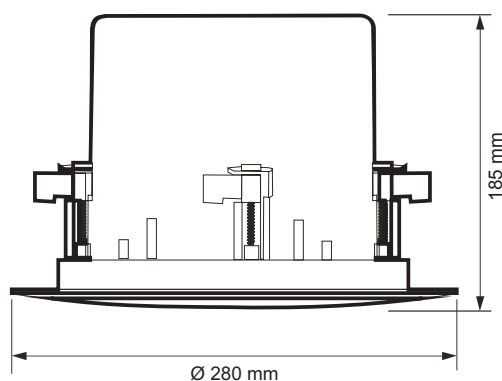

**Application:** Indoor environment (Type A)

**Description** EN54-24 40W 2-way HI-FI ceiling speaker unit

The **C51HF/40-EN** ceiling speaker unit features a loudspeaker with a 8" cone and a 1" tweeter, self-extinguishing ABS body and metal fire dome and grille. Suitable for flush-mounted installation in false-ceilings, it is equipped with a protected integrated thermal fuse, a 100V transformer for connection via terminals to constant voltage lines and a rotary switch that allows you to easily adjust the output power. Low impedance connection (8 Ω) is also available. The C51HF/40-EN model provides excellent sound performance and speech intelligibility, as well as powerful music reproduction. It is ideal for installation in large facilities such as schools, hotels, airports and conference rooms.

**Technical data**

Frequency response @ 1W/1m

Overall dimensions

Technical data

C51HF/40-EN

22

PASO S.p.A Via Settembrini, 34 - 20045 Lainate (MI)

0068

0068-CPR-169/2022

EN 54-24

Loudspeaker for voice alarm systems  
for fire detection and fire alarm systems for buildings

C51HF/40-EN

Type A

No. of loudspeakers	2, 8" woofer & 1" tweeter
Rated output power	40 W
Adjustable power (100 V line)	40 W / 20 W / 10 W / 5 W - 8 Ω
Impedance (100 V line)	250 Ω / 500 Ω / 1000 Ω / 2000 Ω
Line transformer inputs	100 V / 70 V
Rated impedance	8 Ω
Frequency response @ -6dB	100 ÷ 20.000 Hz
Efficiency @ 1W/1m	90 dB
Maximum sound pressure SPL @ Pmax/1m	106 dB
Hor./Vert. dispersion angle @ -6dB	180° (500 Hz) 110° (1 kHz) 90° (2 kHz) 50° (4 kHz)
Protection degree	IP 21C
Material	ABS structure, metallic fire dome & grille
Mounting	Spring clips
Colour	White
Cutout size	Ø 248 mm
Dimensions	Ø 280 x 185 mm
Net weight	2,3 kg